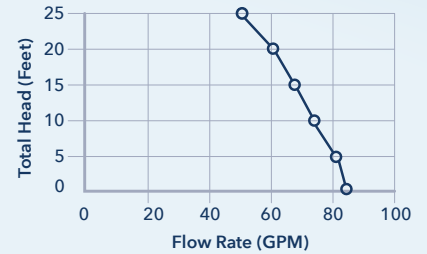

Cast Iron/Stainless Steel

Head	GPM	GPH
0'	86	5160
5'	81	4860
10'	75	4500
15'	68	4080
20'	61	3660
25'	52	3120