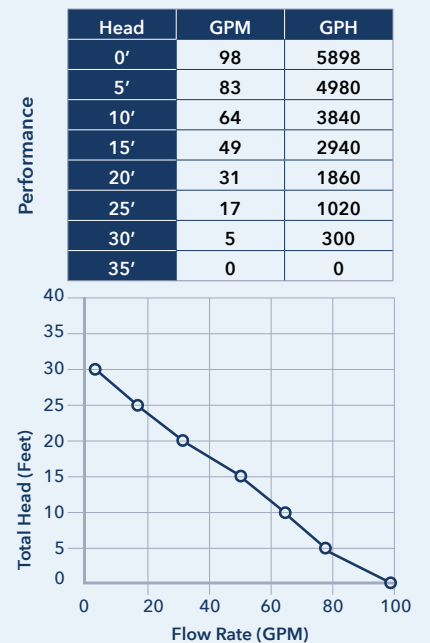

- Continuous duty, thermally protected split capacitor motor
- Pump will lift water up to 35' of vertical height
- Corrosion resistant stainless steel construction
- Large 1-1/2" discharge for high capacity pumping
- Clog resistant stainless steel impeller
- Intake screen removes easily for cleaning

5898 Gallons Per Hour | **1** Year Warranty

Model	HP	Amps	Construction	Discharge Size	Discharge Type	Cord length	Solids Handling	Warranty
91197	1	11.4	Stainless Steel	1-1/2"	Side	25'	1/8"	1 Year