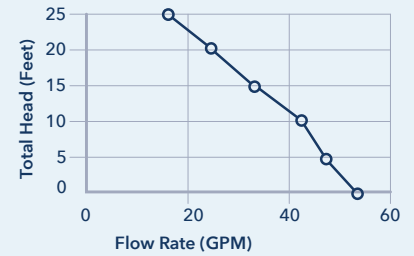

Thermoplastic

Performance

Head	GPM	GPH
0'	55	3300
5'	48	2880
10'	42	2520
15'	34	2040
20'	25	1500
25'	16	960