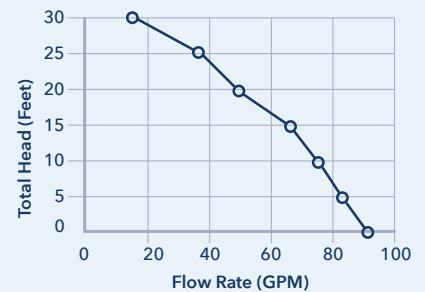

Pool Cover Pump

Now With **50'** Cord Length

Thermoplastic

- Activates in 1-1/2" of water
- Thermoplastic construction with three built-in handles for ease of transport and installation
- 1" NPT horizontal discharge
- 3/4" Garden hose adapter included
- Large base design for added stability
- Intake screen filters debris
- Size: 12-1/2" W x 12-1/2" D x 10" H
- SJE Rhombus® Internal automatic vertical float switch

2100 Gallons Per Hour | **3** Year Warranty

Model	Construction	Amps	Discharge Size	Discharge Type	Adapter Type	Switch Type	Cord Length	Warranty
92395	Thermoplastic	3.8	1"	Side	3/4" GHT	Vertical	50'	3 Year

Performance

Head	GPM	GPH
0'	35	2100
5'	27	1620
10'	20	1200
15'	17	1020
20'	10	600
25'	4	240

1/2 HP Main Drain Utility Pump

Stainless Steel

- Continuous duty, thermally protected split capacitor motor
- Pump will lift water up to 30' of vertical height
- Corrosion resistant stainless steel construction
- Large 1-1/4" discharge and 1-1/4" MPT x 1-1/2" BARB adapter included
- Intake screen removes easily for cleaning
- Clog resistant stainless steel impeller
- Will fit inside most 8" pool drains
- Tethered float switch for automatic operation (92875)

5580 Gallons Per Hour | **1** Year Warranty

Model	HP	Amps	Construction	Discharge Size	Adapter Size	Discharge Type	Cord Length	Solids Handling	Switch Type	Warranty
91875	1/2	11.4	Stainless Steel	1-1/4"	1-1/2"	Side	25'	1/2"	None	1 Year
92875	1/2	11.4	Stainless Steel	1-1/4"	1-1/2"	Side	25'	1/2"	Tethered	1 Year

Performance

Head	GPM	GPH
0'	93	5580
5'	85	5100
10'	78	4680
15'	68	4080
20'	50	3000
25'	39	2340
30'	15	900

1/4 HP Utility Pump

Stainless Steel