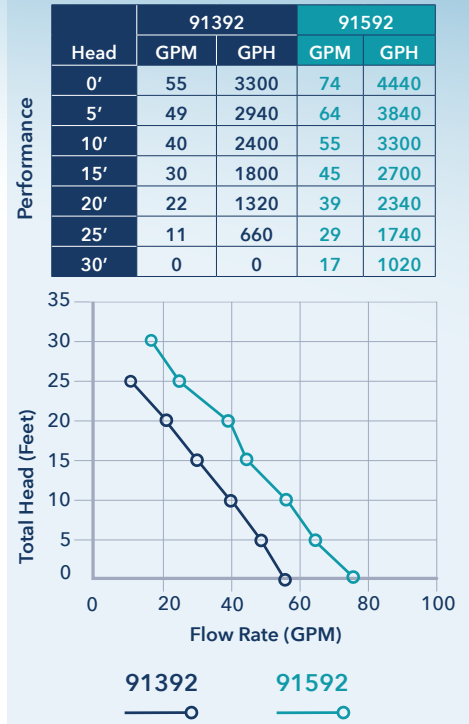

- Continuous duty, thermally protected split capacitor motor
- Pumps lift water up to 30' of vertical height
- Corrosion resistant stainless steel construction
- Large 1-1/4" discharge for high capacity pumping
- Clog resistant stainless steel impeller
- Intake screen removes easily for cleaning
- Pumps down to 1/8" from surface with removable thermoplastic base
- 7-1/2" width easily fits in many openings

3300 Gallons Per Hour | **1** Year Warranty

4440 Gallons Per Hour | **1** Year Warranty

Model	HP	Amps	Construction	Discharge Size	Discharge Type	Cord length	Solids Handling	Warranty
91392	1/3	6	Stainless Steel	1-1/4"	Top	25'	3/8"	1 Year
91592	1/2	8.5	Stainless Steel	1-1/4"	Top	25'	3/8"	1 Year