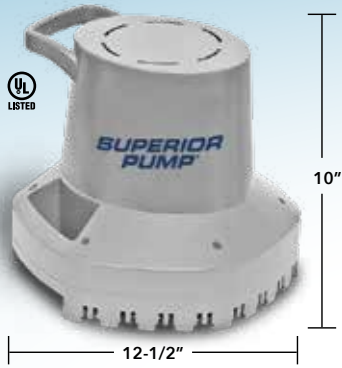

With durable shielding and tough insulation, these cables perform well in harsh pool environments. They are easy to install and compatible with leading pool control systems. For reliable communication and performance, choose Blue Force RS-485 cables.

2-Wire Cable

3-Wire Cable

## Pool Cover Pump

Now With **50'** Cord Length

Thermoplastic

- Activates in 1-1/2" of water
- Thermoplastic construction with three built-in handles for ease of transport and installation
- 1" NPT horizontal discharge
- 3/4" Garden hose adapter included
- Large base design for added stability
- Intake screen filters debris
- Size: 12-1/2" W x 12-1/2" D x 10" H
- SJE Rhombus® Internal automatic vertical float switch

## 1/2 HP Main Drain Utility Pump

Stainless Steel

- Continuous duty, thermally protected split capacitor motor
- Pump will lift water up to 30' of vertical height
- Corrosion resistant stainless steel construction
- Large 1-1/4" discharge and 1-1/4" MPT x 1-1/2" BARB adapter included
- Intake screen removes easily for cleaning
- Clog resistant stainless steel impeller
- Will fit inside most 8" pool drains
- Tethered float switch for automatic operation (92875)