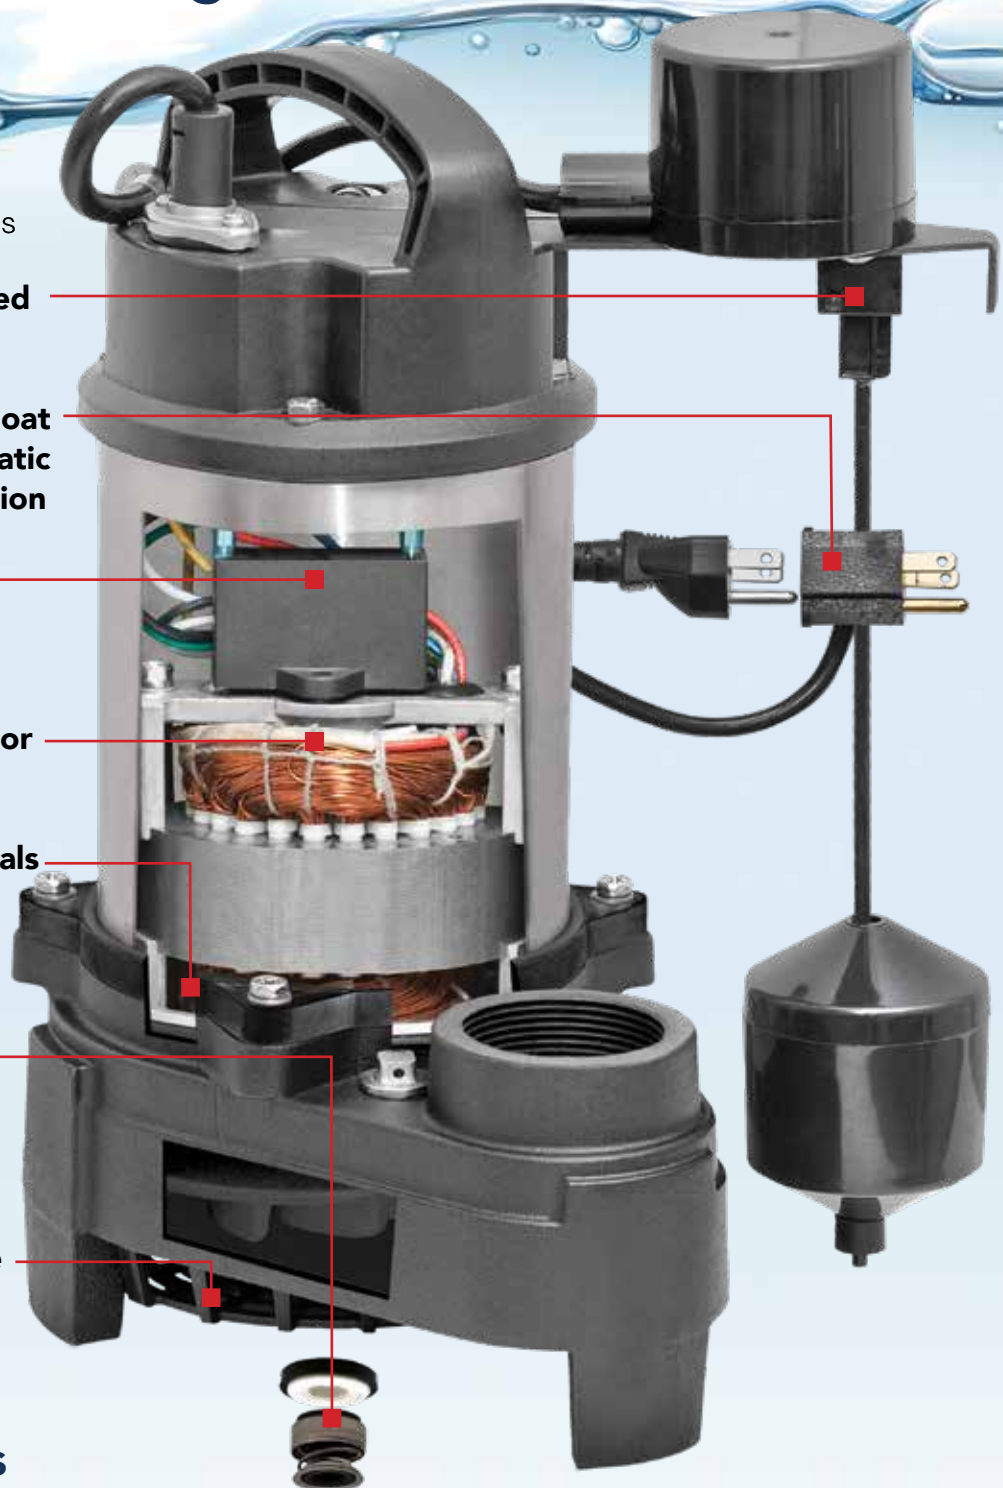

Superior Construction Delivers Lasting Performance

Vertical or Tethered Float Switches

Piggyback plug Float Switch for Automatic or Manual Operation

Permanent Split Capacitor (PSC) Motor

Solid Copper Motor Windings

Double O-Ring Seals

Heavy Duty Mechanical Shaft Seal

Removable Intake Screen

Table of contents

About / Support	1	Stainless Steel Utility	7-8	Thermoplastic Sump	12-13
Why Buy Superior.....	2	Thermoplastic Utility	9-10	Cast Iron Sump.....	13
Variable Speed Circulation Pumps.....	5-6	Cast Iron Utility.....	10	Accessories.....	14-16
Pool Cover	7	Mag Drive Utility.....	11	Pool Lighting Accessories	17-18
Main Drain	7	Stainless Steel Sump	11-12