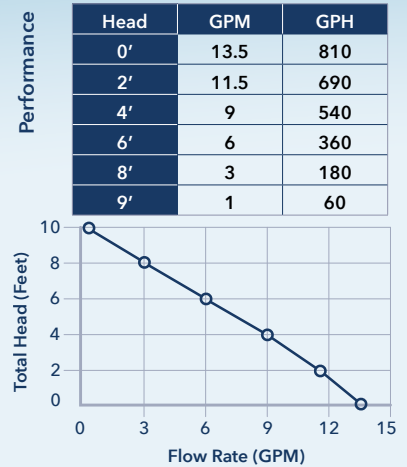

Thermoplastic