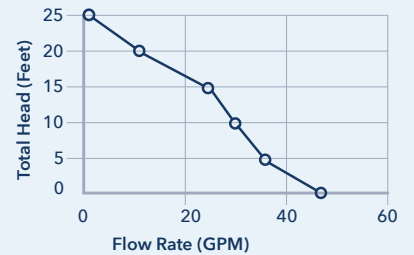

Cast Iron

Performance

Head	GPM	GPH
0'	46	2760
5'	36	2160
10'	30	1800
15'	25	1500
20'	12	720
25'	1	60