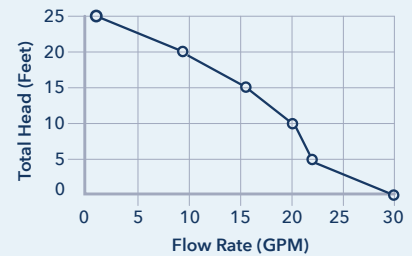

Thermoplastic

Head	GPM	GPH
0'	30	1800
5'	22	1320
10'	20	1200
15'	16	960
20'	9	540
25'	2	120