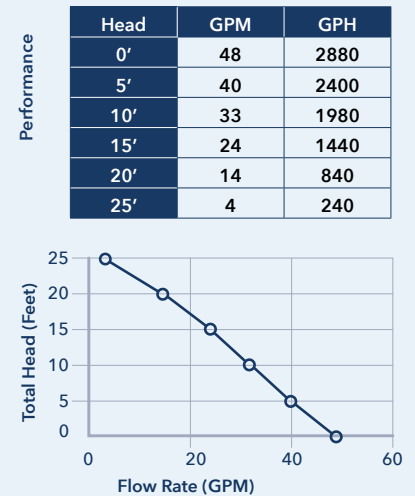

Thermoplastic