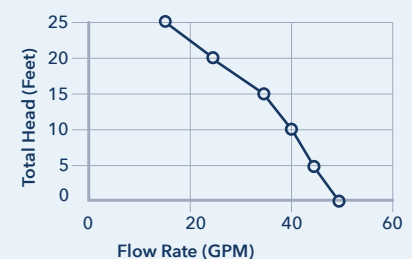

Thermoplastic

Head	GPM	GPH
0'	48	2800
5'	44	2640
10'	40	2400
15'	36	2160
20'	23	1380
25'	16	960