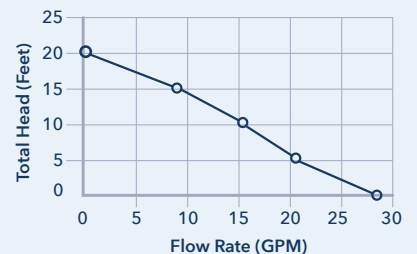

- Continuous duty, thermally protected split capacitor motor
- Pump will lift water up to 20' of vertical height
- Corrosion resistant stainless steel construction
- Large 1-1/4" discharge for high capacity pumping
- Clog resistant stainless steel impeller
- Intake screen removes easily for cleaning
- 5-3/4" width easily fits in many openings

1650 Gallons Per Hour | **1** Year Warranty

Model	HP	Amps	Construction	Discharge Size	Discharge Type	Cord length	Solids Handling	Warranty
91292	1/4	3.2	Stainless Steel	1-1/4"	Top	25'	1/8"	1 Year

Performance

Head	GPM	GPH
0'	28	1650
5'	21	1260
10'	15	900
15'	8	480
20'	0	0