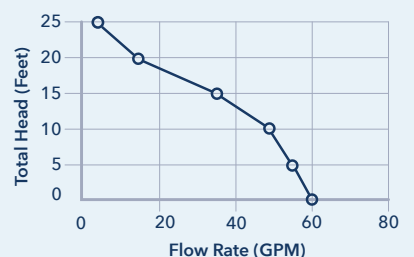

Cast Iron

Performance

Head	GPM	GPH
0'	60	3600
5'	56	3360
10'	50	3000
15'	35	2100
20'	15	900
25'	6	360