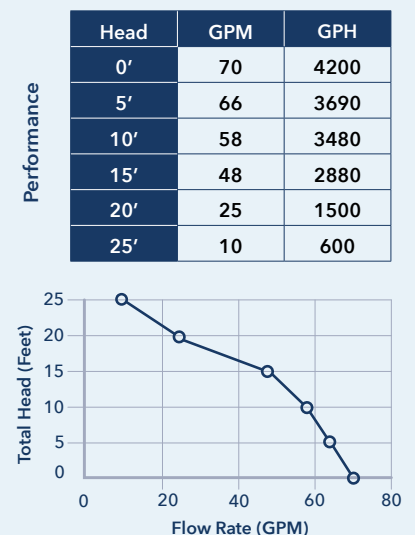

1/4 HP Automatic Utility Pump

- Permanent split capacitor motor
- Pump will lift water up to 25' of vertical height
- Durable thermoplastic construction
- 1" (91046) or 1-1/4" (91246) discharge for high-capacity pumping
- 3/4" garden hose adapter included
- The pump will automatically turn on once the water level reaches 1-1/2" and turn off at approximately 1/8"

1200 Gallons Per Hour | **1** Year Warranty

1600 Gallons Per Hour | **1** Year Warranty

Model	HP	Amps	Construction	Discharge Size	Discharge Type	Cord Length	Solids Handling	Warranty
91046	1/6	2.0	Thermoplastic	1"	Top	10'	1/8"	1 Year
91246	1/4	3.5	Thermoplastic	1-1/4"	Top	10'	1/8"	1 Year

Thermoplastic

1/3 HP Utility Pump

- Multi-purpose pump is ideal for ponds, fountains, waterfalls, basements and general water transfer
- Aquatic friendly oil free motor
- Tough thermoplastic construction
- Large 1-1/2" discharge for high capacity pumping
- Adapters included: 1-1/2" MPT, 1-1/4" BARB, 1" MPT, 3/4" garden hose thread

2880 Gallons Per Hour | **1** Year Warranty

Model	HP	Amps	Construction	Discharge Size	Discharge Type	Cord Length	Solids Handling	Warranty
91359	1/3	6.5	Thermoplastic	1-1/2"	Side	25'	3/16"	1 Year

Thermoplastic

1/2 HP Utility Pump

- Continuous duty, thermally protected split capacitor motor
- Pump will lift water up to 25' of vertical height
- Rugged cast iron construction
- Large 1-1/2" discharge for high capacity pumping
- Can be used as a sump pump by adding an optional float switch

4200 Gallons Per Hour | **3** Year Warranty

Model	HP	Amps	Construction	Discharge Size	Discharge Type	Cord Length	Solids Handling	Warranty
91505	1/2	7.6	Cast Iron	1-1/2"	Side	25'	1/2"	3 Year

Cast Iron