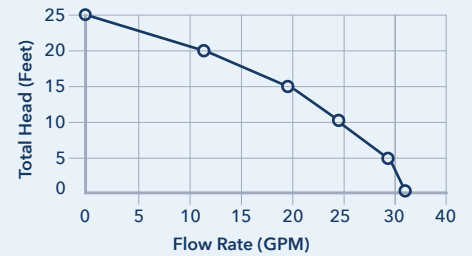

Thermoplastic

Head	GPM	GPH
0'	32	1920
5'	29	1740
10'	24	1440
15'	19	1140
20'	12	720
25'	0	0