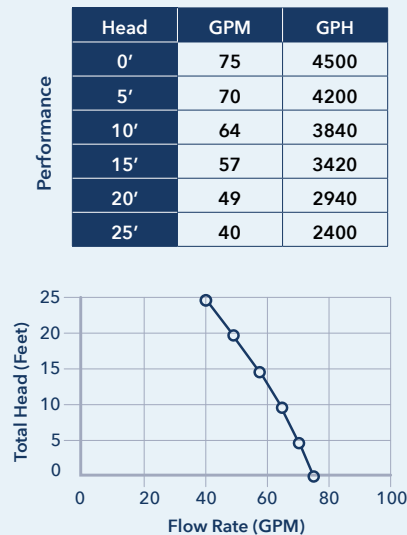

Cast Iron/Stainless Steel