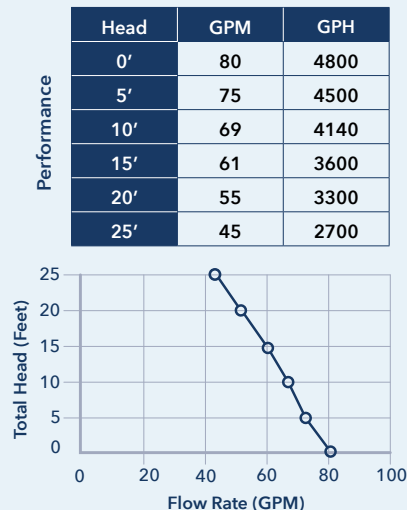

Cast Iron/Stainless Steel