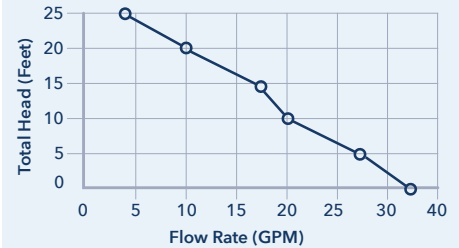

- Activates in 1-1/2" of water
- Thermoplastic construction with three built-in handles for ease of transport and installation
- 1" NPT horizontal discharge
- 3/4" Garden hose adapter included
- Large base design for added stability
- Intake screen filters debris
- Size: 12-1/2" W x 12-1/2" D x 10" H
- SJE Rhombus® Internal automatic vertical float switch

2100 Gallons Per Hour | **3** Year Warranty

Model	Construction	Amps	Discharge Size	Discharge Type	Adapter Type	Switch Type	Cord Length	Warranty
92395	Thermoplastic	3.8	1"	Side	3/4" GHT	Vertical	50'	3 Year

Performance

Head	GPM	GPH
0'	35	2100
5'	27	1620
10'	20	1200
15'	17	1020
20'	10	600
25'	4	240